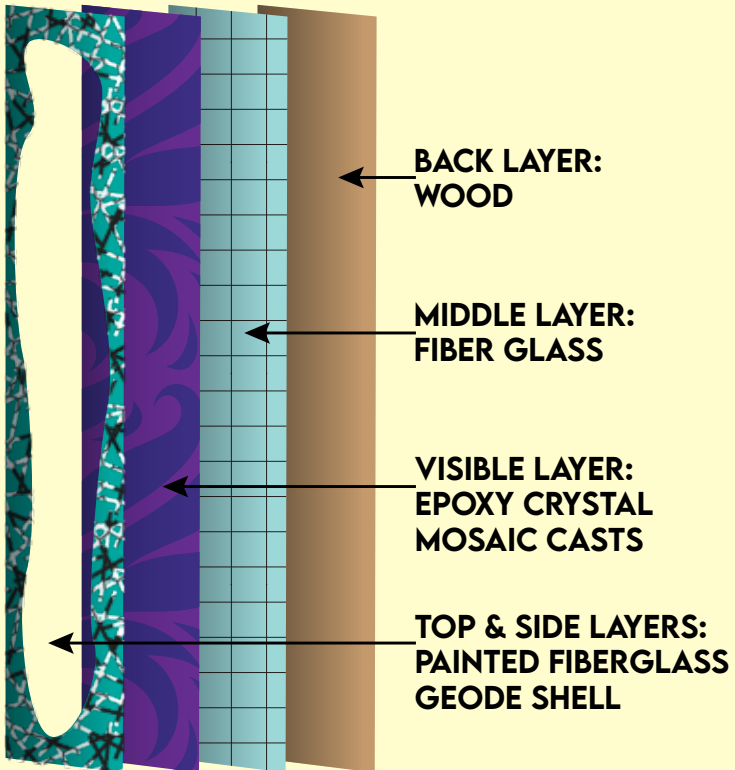

TUXEDOKAT

KATLYN "KAT" CORNELIUS

KATCO@TUXEDOKAT.COM

704-293-4427

72" X 24"

AMETHYST GEODE PORTRAIT

JULY 2022

GEODE LAYERS

MATERIALS

5" CRYSTAL MOLD	\$48.15
4" CRYSTAL MOLD	\$42.04
6.7" DIAMONDS SILICONE MOLD	\$31.95
7.9" CYRSTAL INLAY MOLD	\$31.84

PURPLE RESIN PIGMENT	\$13
LOW VISCOSITY EPOXY RESIN (2 GAL)	\$267.82
NON-BLUSHING SLOW HARDENER (2 GAL)	\$369.34
BRISTOL FINISH UV CLEAR URETHANE VARNISH	\$78.19
WOOD BACKING	\$13
CHICKEN WIRE	\$24
38" X 36" 6OZ. FIBERGLASS (X2)	\$34.54
GREEN & PURPLE PAINT	\$29.69
WALL MOUNT	\$75