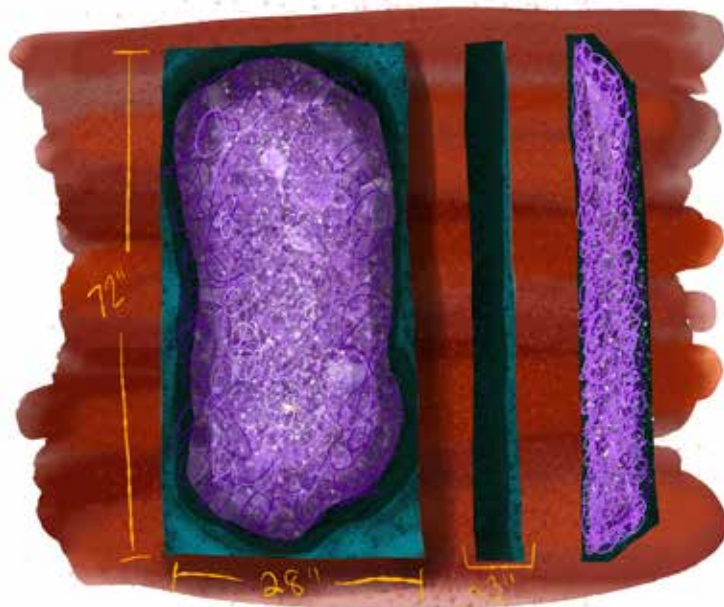

TUXEDOKAT

KATLYN "KAT" CORNELIUS

KATCO@TUXEDOKAT.COM

704-293-4427

72" X 24"

AMETHYST GEODE PORTRAIT

JULY 2022

GEODE LAYERS